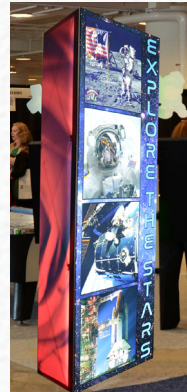

Our SEG Modular Backlit Exhibit, shown here, is available as a single sided or double sided backlit. The lighting utilizes LED technology so the lights are bright, cool and long lasting. It is also easily

- High Quality Fabric Printing
- Light Weight
- Sets Up in Minutes
- Great Portability
- Terrific Value
- Carrying Case Included

Closeup View LED Curtain

LED Curtain

LED Curtain Kit

1x3 Frame: 30.25"W x 88.25"T x 16.5"D

3x3 Frame: 88.25"W x 88.25"T x 14"D

4x3 Frame: 118"W x 88.25"T x 14"D